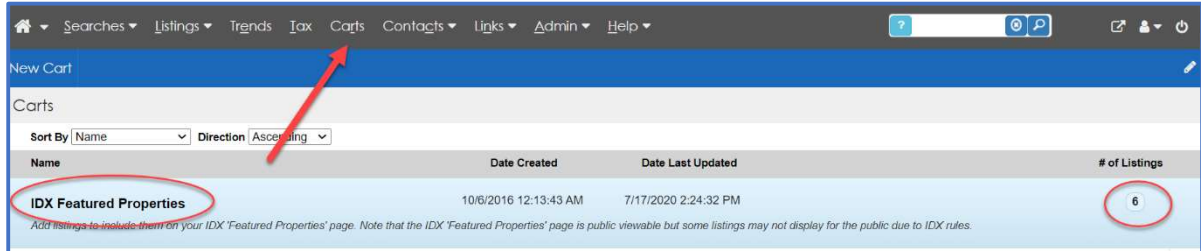

BAREIS MLS®

Capture IDX Information from BAREIS MLS

IDX Featured Properties

1. From the top menu bar, click **Carts** (1) and check to see if you have set up any **IDX Featured Properties** (2). If so, click on the **Cart** name to display the listings.

1. On the **IDX Featured Properties** screen, capture the [list of properties](#) using one of the three methods on [Page 5](#).

IDX Featured Properties Your Listing Cart contains 6 listing(s)

☐ Residential (6)

☐ Show ☐ Remove ☐ Sort ☐ Stats Page 1 of 1

☐	Listing #	Type	Status	S/L	List/Sell $	DOM/CDOM	Address	City	Area
☒	21917020	SFR	Active	S	$68,000,000	526/526	7001 Del Valle Road Rd	Livermore	Alameda County
☐	22015019	SFR	Sold	S	$2,000,000	6/6	60 E Roberts Dr	Inverness	Inverness
☐	21827763	SFR	Withdrawn - Cancel	S	$12,400,000	243/385	10420-10440 White Fang Glen Ln	Kenwood	Sonoma
☐	21728511	SFR	Withdrawn - Cancel	S	$17,000,000	572/572	2900 Spring Mountain Rd	Saint Helena	St. Helena
☐	21719735	SFR	Expired	S	$15,000,000	506/506	3431 Nicasio Valley Rd	Nicasio	Nicasio
☐	21714309	SFR	Expired	S	$18,900,000	1,254/1,254	311 Henry Station Rd	Hopland	Talmage/Hopland