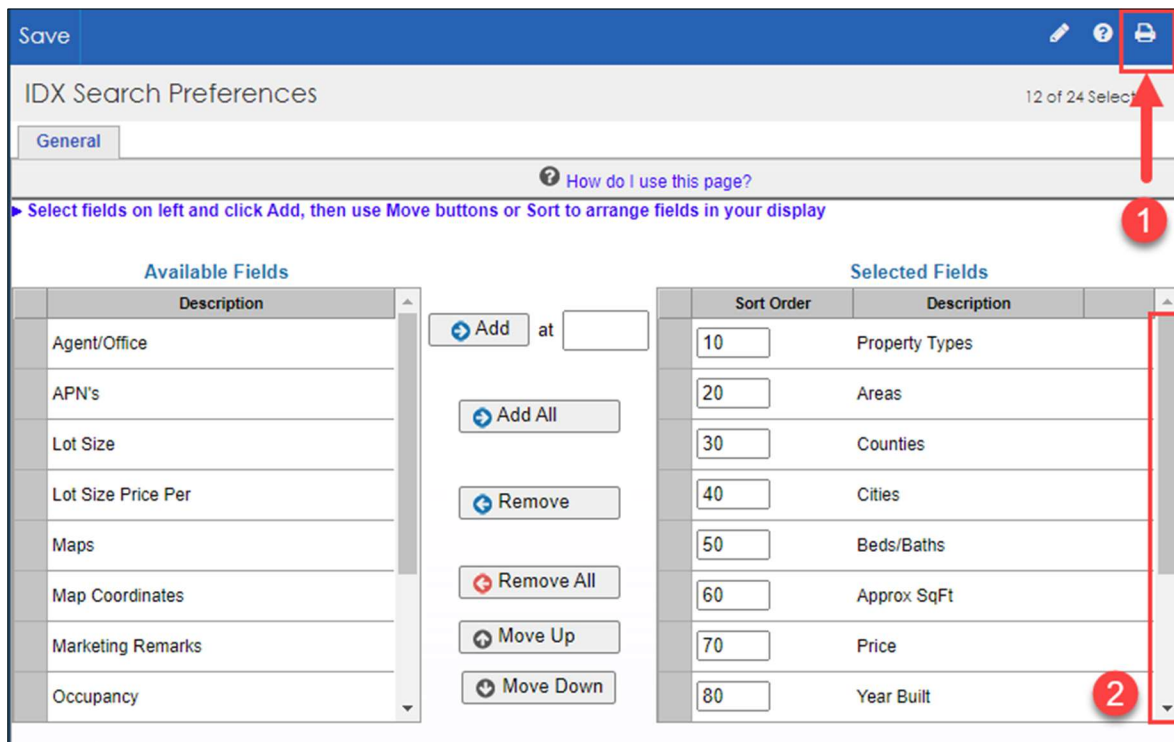

5. On the **IDX Search Preferences** screen, capture the **list of Selected Fields** using one of the three methods on [Page 5](#) such as clicking on the printer icon (1). You may need to print twice after scrolling (2) to capture all fields.