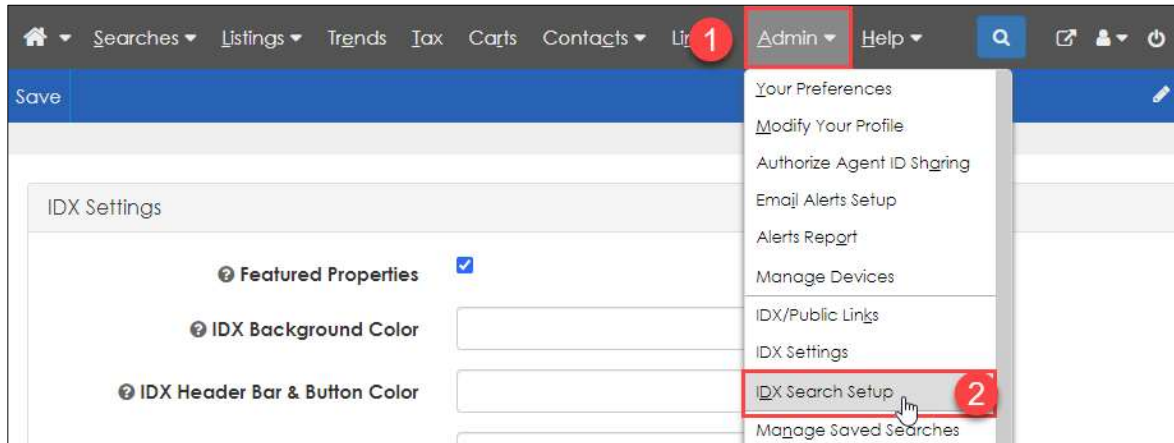

BAREIS MLS®

Capture IDX Information from BAREIS MLS

IDX Search Set Up

4. From the top menu bar, click **Admin** (1) and then select **IDX Search Setup** (2)